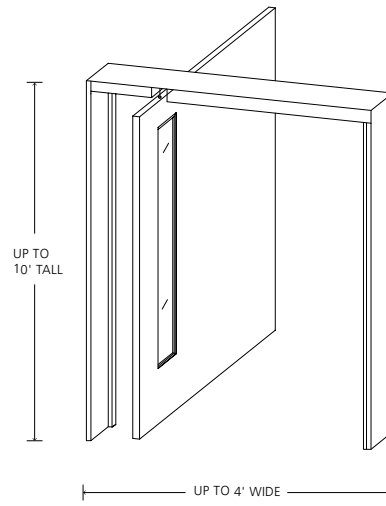

## ONE OF THE TALLEST FIBERGLASS DOORS AVAILABLE MEETS THE MODERN APPEAL OF PIVOT OPERATION

IWP® Aurora® fiberglass pivot doors allow for larger, more dramatic openings, yet they operate effortlessly.

- Available up to 10' tall and 4' wide
- The look of real wood with the superior performance and durability of fiberglass