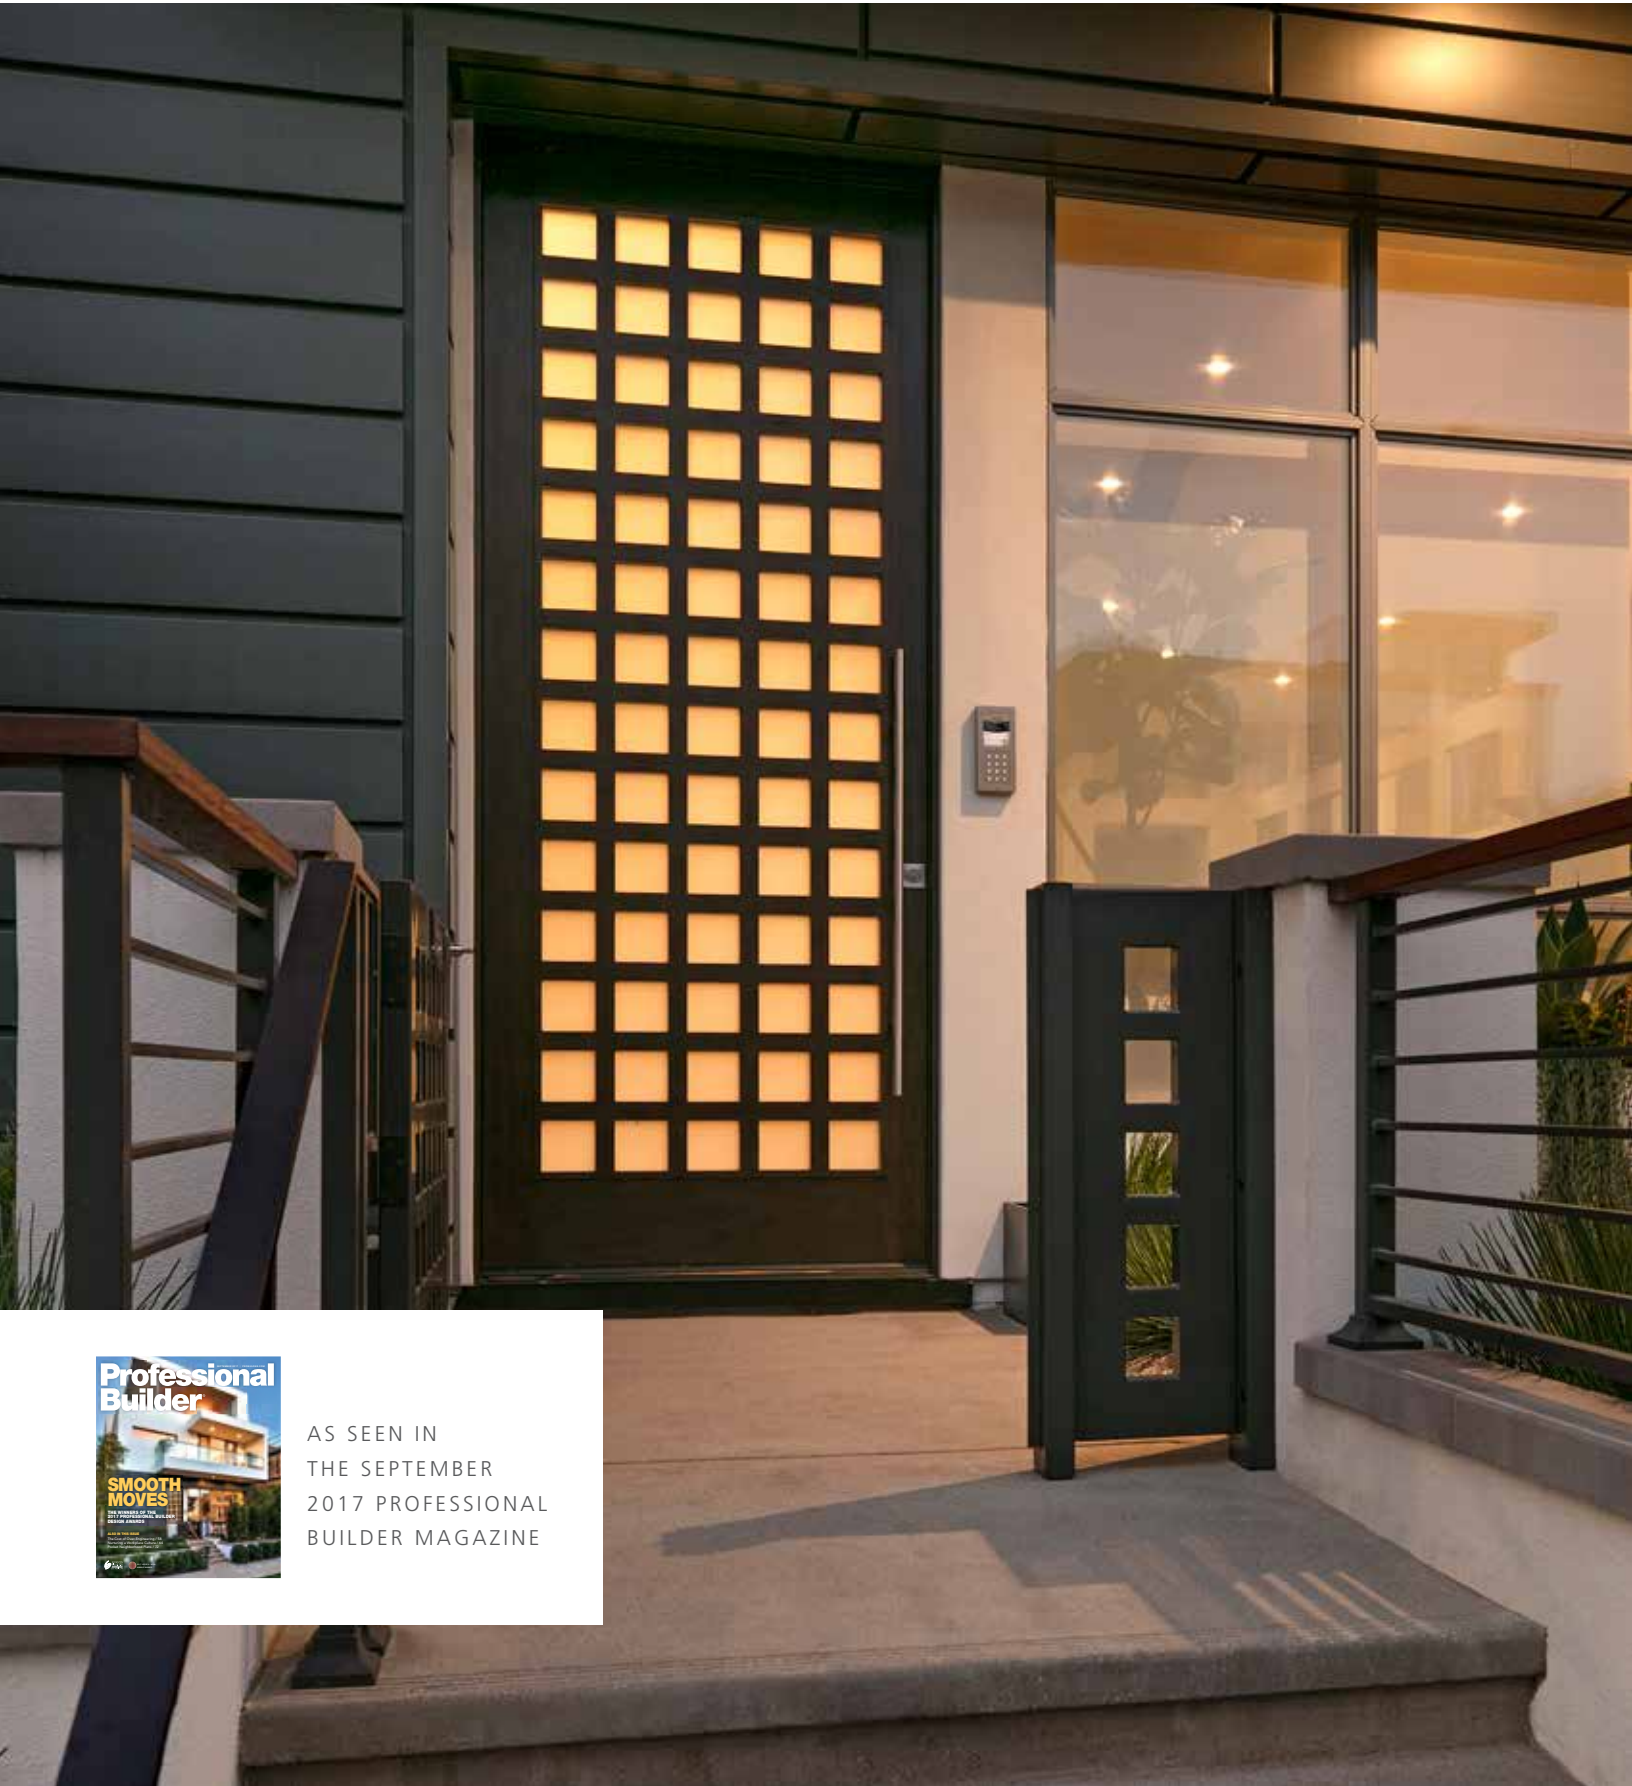

JELD-WEN
WINDOWS & DOORS

IWP® Aurora®
Fiberglass Pivot Doors

AS SEEN IN
THE SEPTEMBER
2017 PROFESSIONAL
BUILDER MAGAZINE